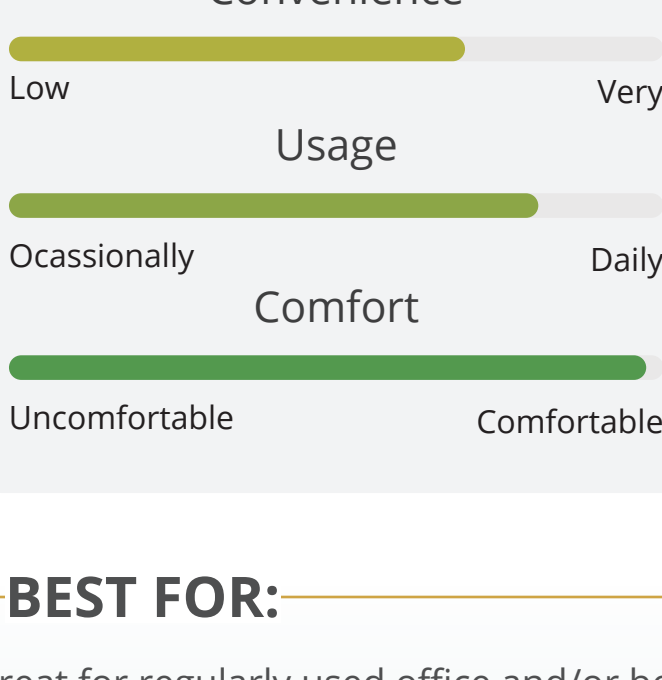

OPTION 2 Studio Desk

RATINGS