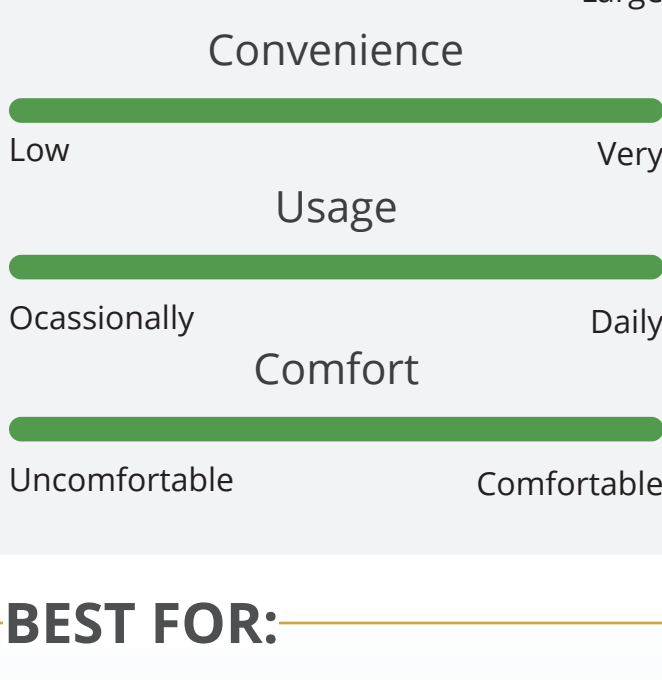

OPTION 4 Custom Home Office

RATINGS