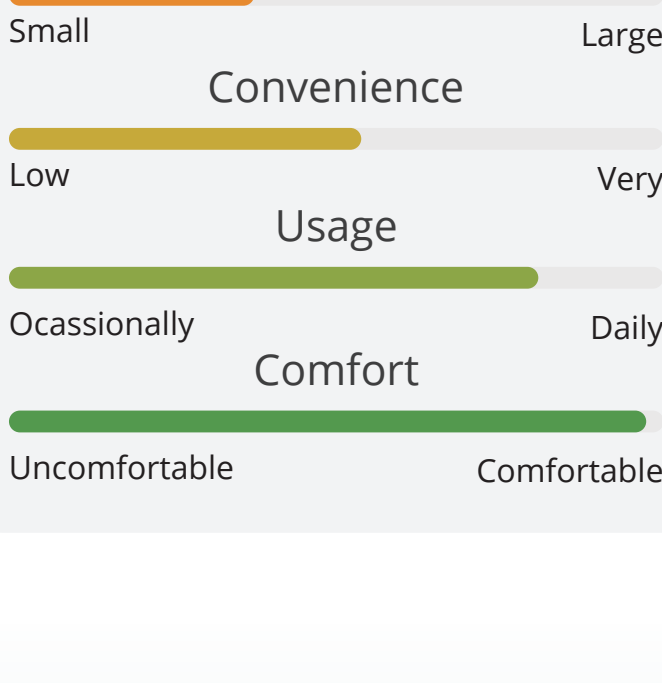

OPTION 3 Drop Down Table

RATINGS