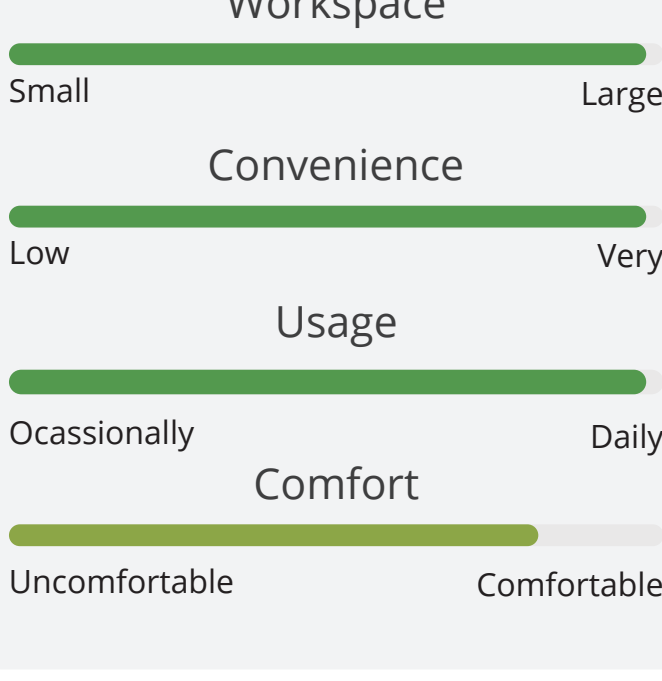

OPTION 1 **BEST OVERALL** Murphy Desk Beds

RATINGS