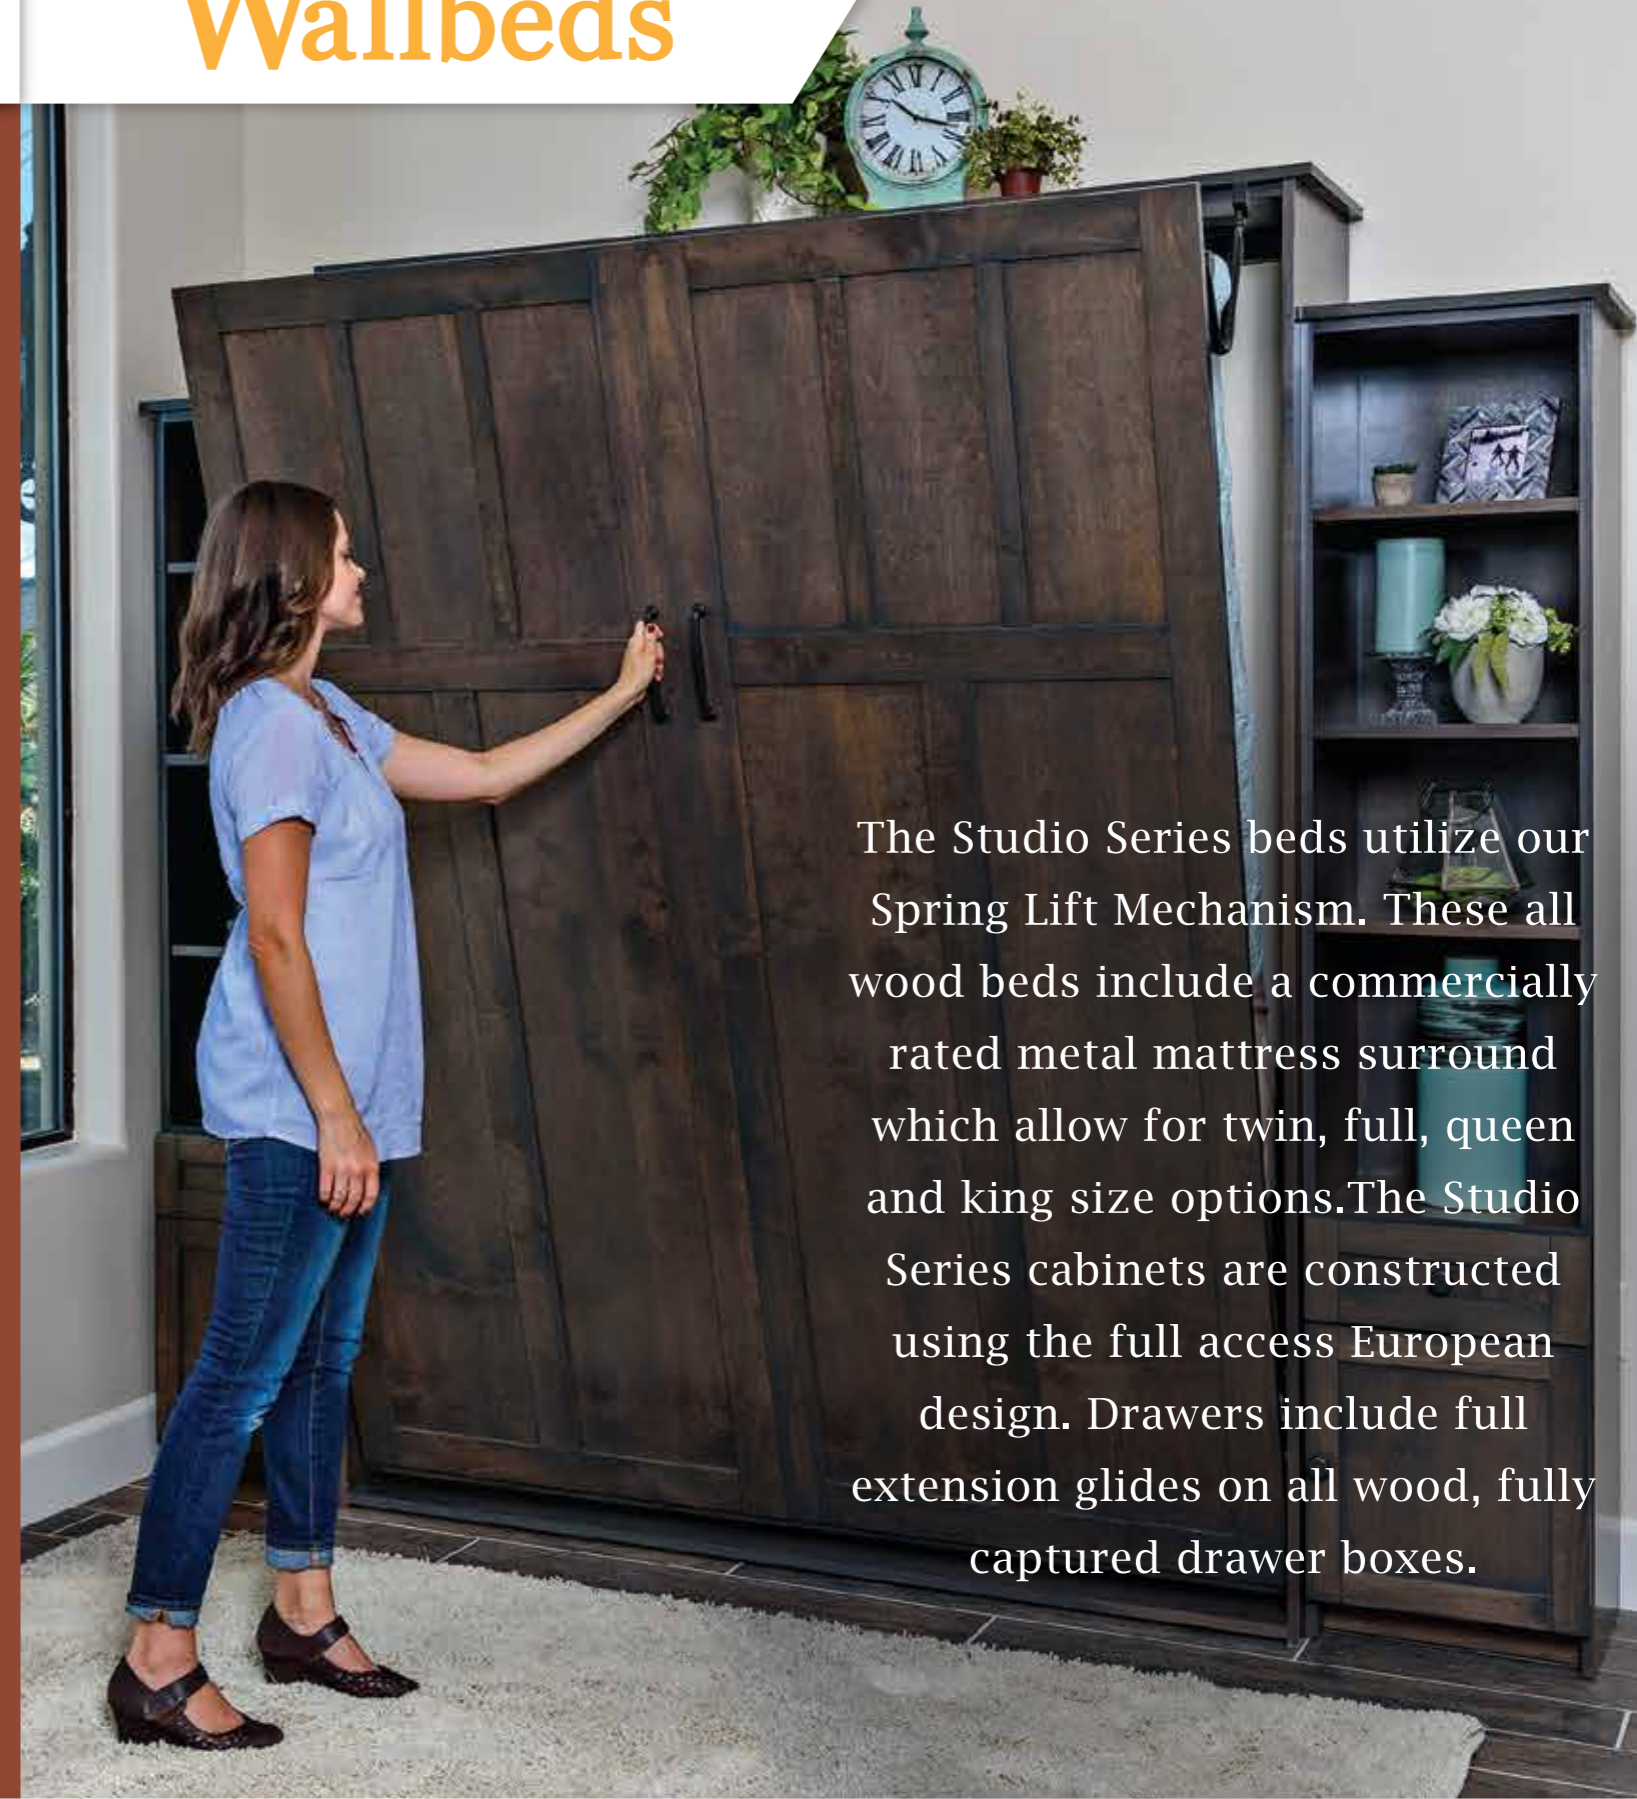

Options

These are some of the more popular options that our customers have the opportunity to choose from when designing their custom Wilding Wallbeds

Wilding Wallbeds®

Studio Series

The Studio Series beds utilize our Spring Lift Mechanism. These all wood beds include a commercially rated metal mattress surround which allow for twin, full, queen and king size options. The Studio Series cabinets are constructed using the full access European design. Drawers include full extension glides on all wood, fully captured drawer boxes.

Dakota

When "less is more", the minimalist design of the Dakota might be the perfect fit for you. This exceptionally affordable all-wood wallbed, showcases the most simplistic of all our designs.

Cabinets

Chesapeake

The Chesapeake provides a familiar Eastern Seaboard feel. The bed face features a unique vertical version of the age-old ship-lap, planked wood design. A popular choice due to its eye-catching, yet casual, comfortable design.

Santa Fe

The Santa Fe Murphy bed is a delightful old American Craftsman style bed. The face design is achieved by interlocking parallel solid wood trims that give the bed an artisan or modern feel depending on the wood type and color selected.