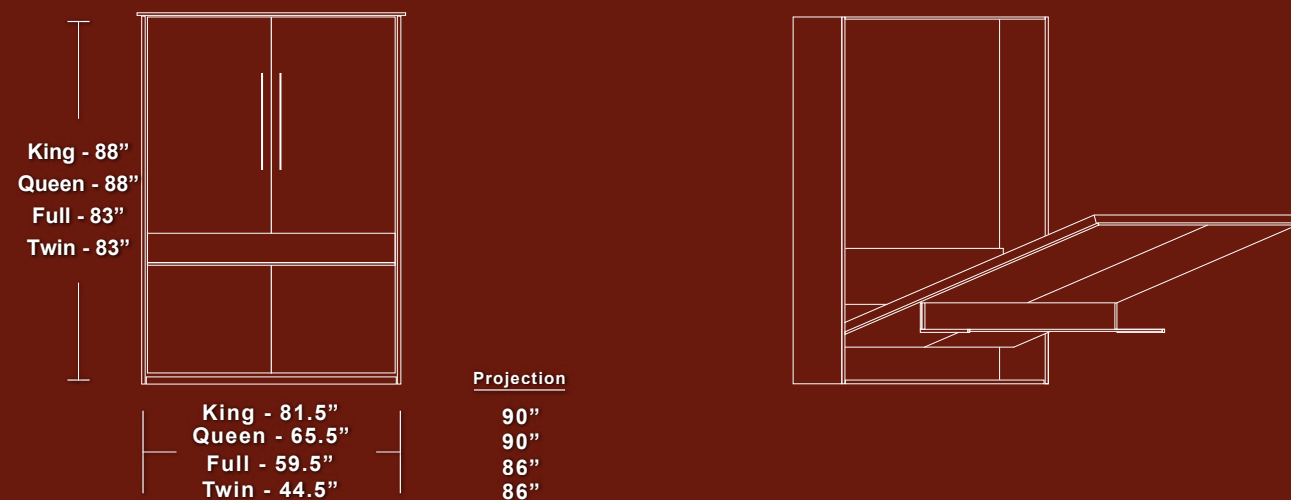

The Studio Desk

Studio Desk: 21" D
8" desk clearance