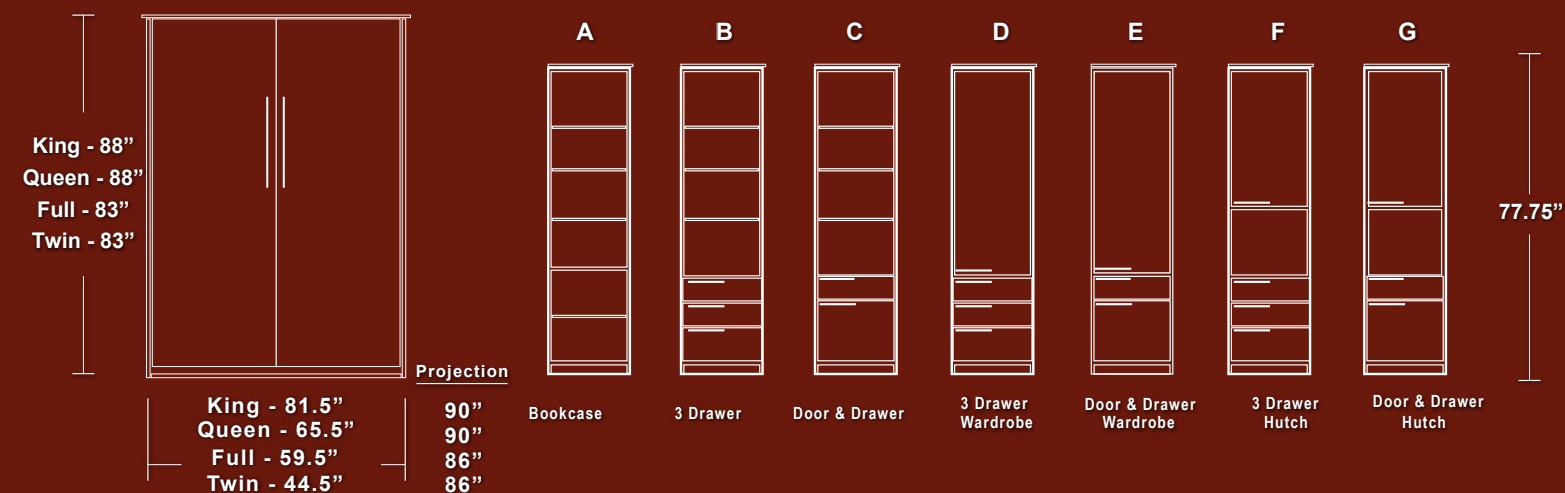

Chesapeake

The Chesapeake provides a familiar Eastern Seaboard feel. The bed face features a unique vertical version of the age-old ship-lap, planked wood design. A popular choice due to its eye-catching, yet casual, comfortable design.

Santa Fe

The Santa Fe Murphy bed is a delightful old American Craftsman style bed. The face design is achieved by interlocking parallel solid wood trims that give the bed an artisan or modern feel depending on the wood type and color selected.

Specs

The Studio Series Cabinet Options

Headboard Option: Standard (.75") - 16" Bed
 Deep (5.875") - 20" Bed
 Storage Headboard (8.75") - 23" Bed

Width options for side cabinets: 16", 20",
Glass Door options for side cabinets: C - G
Upper Door options for side cabinets: B - C
Slide-out Night Tray options for side cabinets: A - G